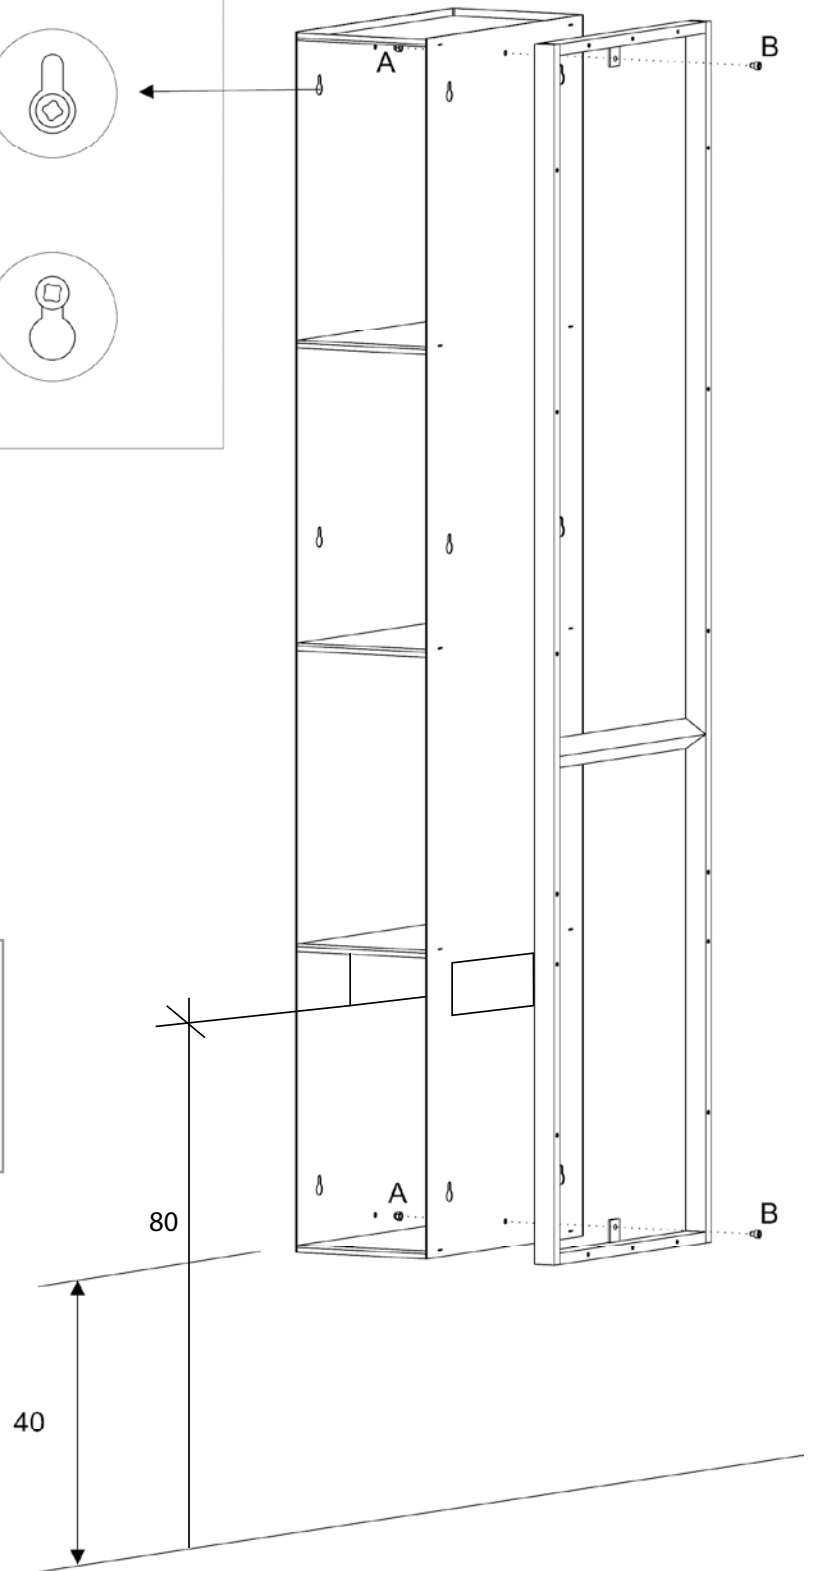

Server

SERVER ST/033

ONLY FOR TITANIUM

LYON MI/050

LUNAR MI/370-07

Lyon/Fiji/Lunar

SCHEMA FISSAGGIO LED ASSEMBLY INSTRUCTIONS, LED LIGHT

BIADESIVO