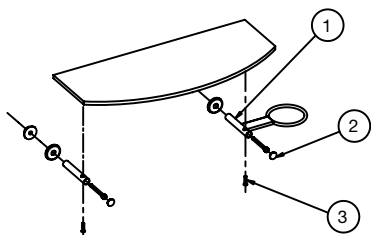

FIJI	MI/030
LYON	MI/050
LYON ISLAND	MI/052
PLATINUM	MI/150
PRECIOUS	MI/320
LUNAR	MI/370
LUNAR ISLAND	MI/372
COSMOS	MI/420
COSMOS ISLAND	MI/422
SPACE	MI/440
TREASURE	MI/450