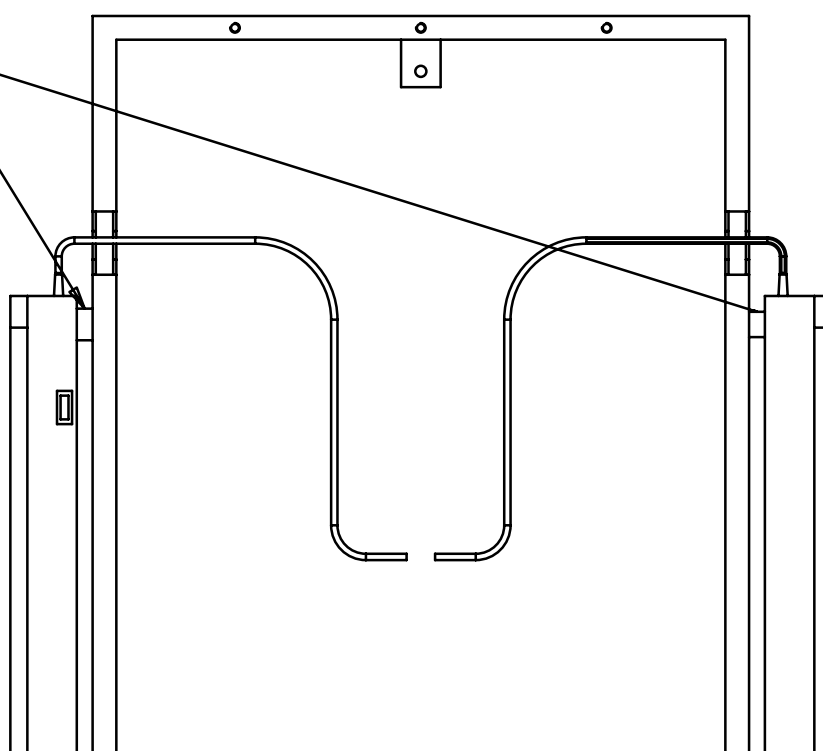

GLASS -01

Lyon/Fiji/Lunar

SCHEMA FISSAGGIO LED ASSEMBLY INSTRUCTIONS, LED LIGHT

BIADESIVO

**DOUBLE-SIDED
TAPE**