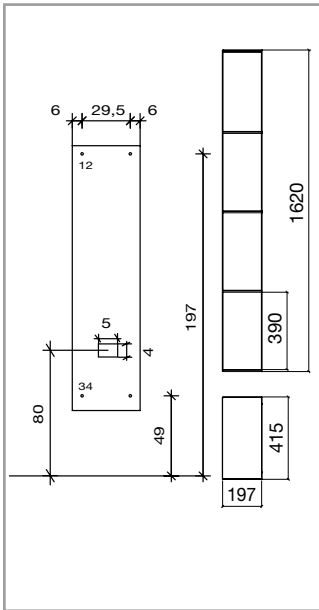

Server

SERVER ST/033

ONLY FOR TITANIUM

LYON MI/050

LUNAR MI/370-07

Lyon/Fiji/Lunar

SCHEMA FISSAGGIO LED ASSEMBLY INSTRUCTIONS, LED LIGHT

BIADESIVO