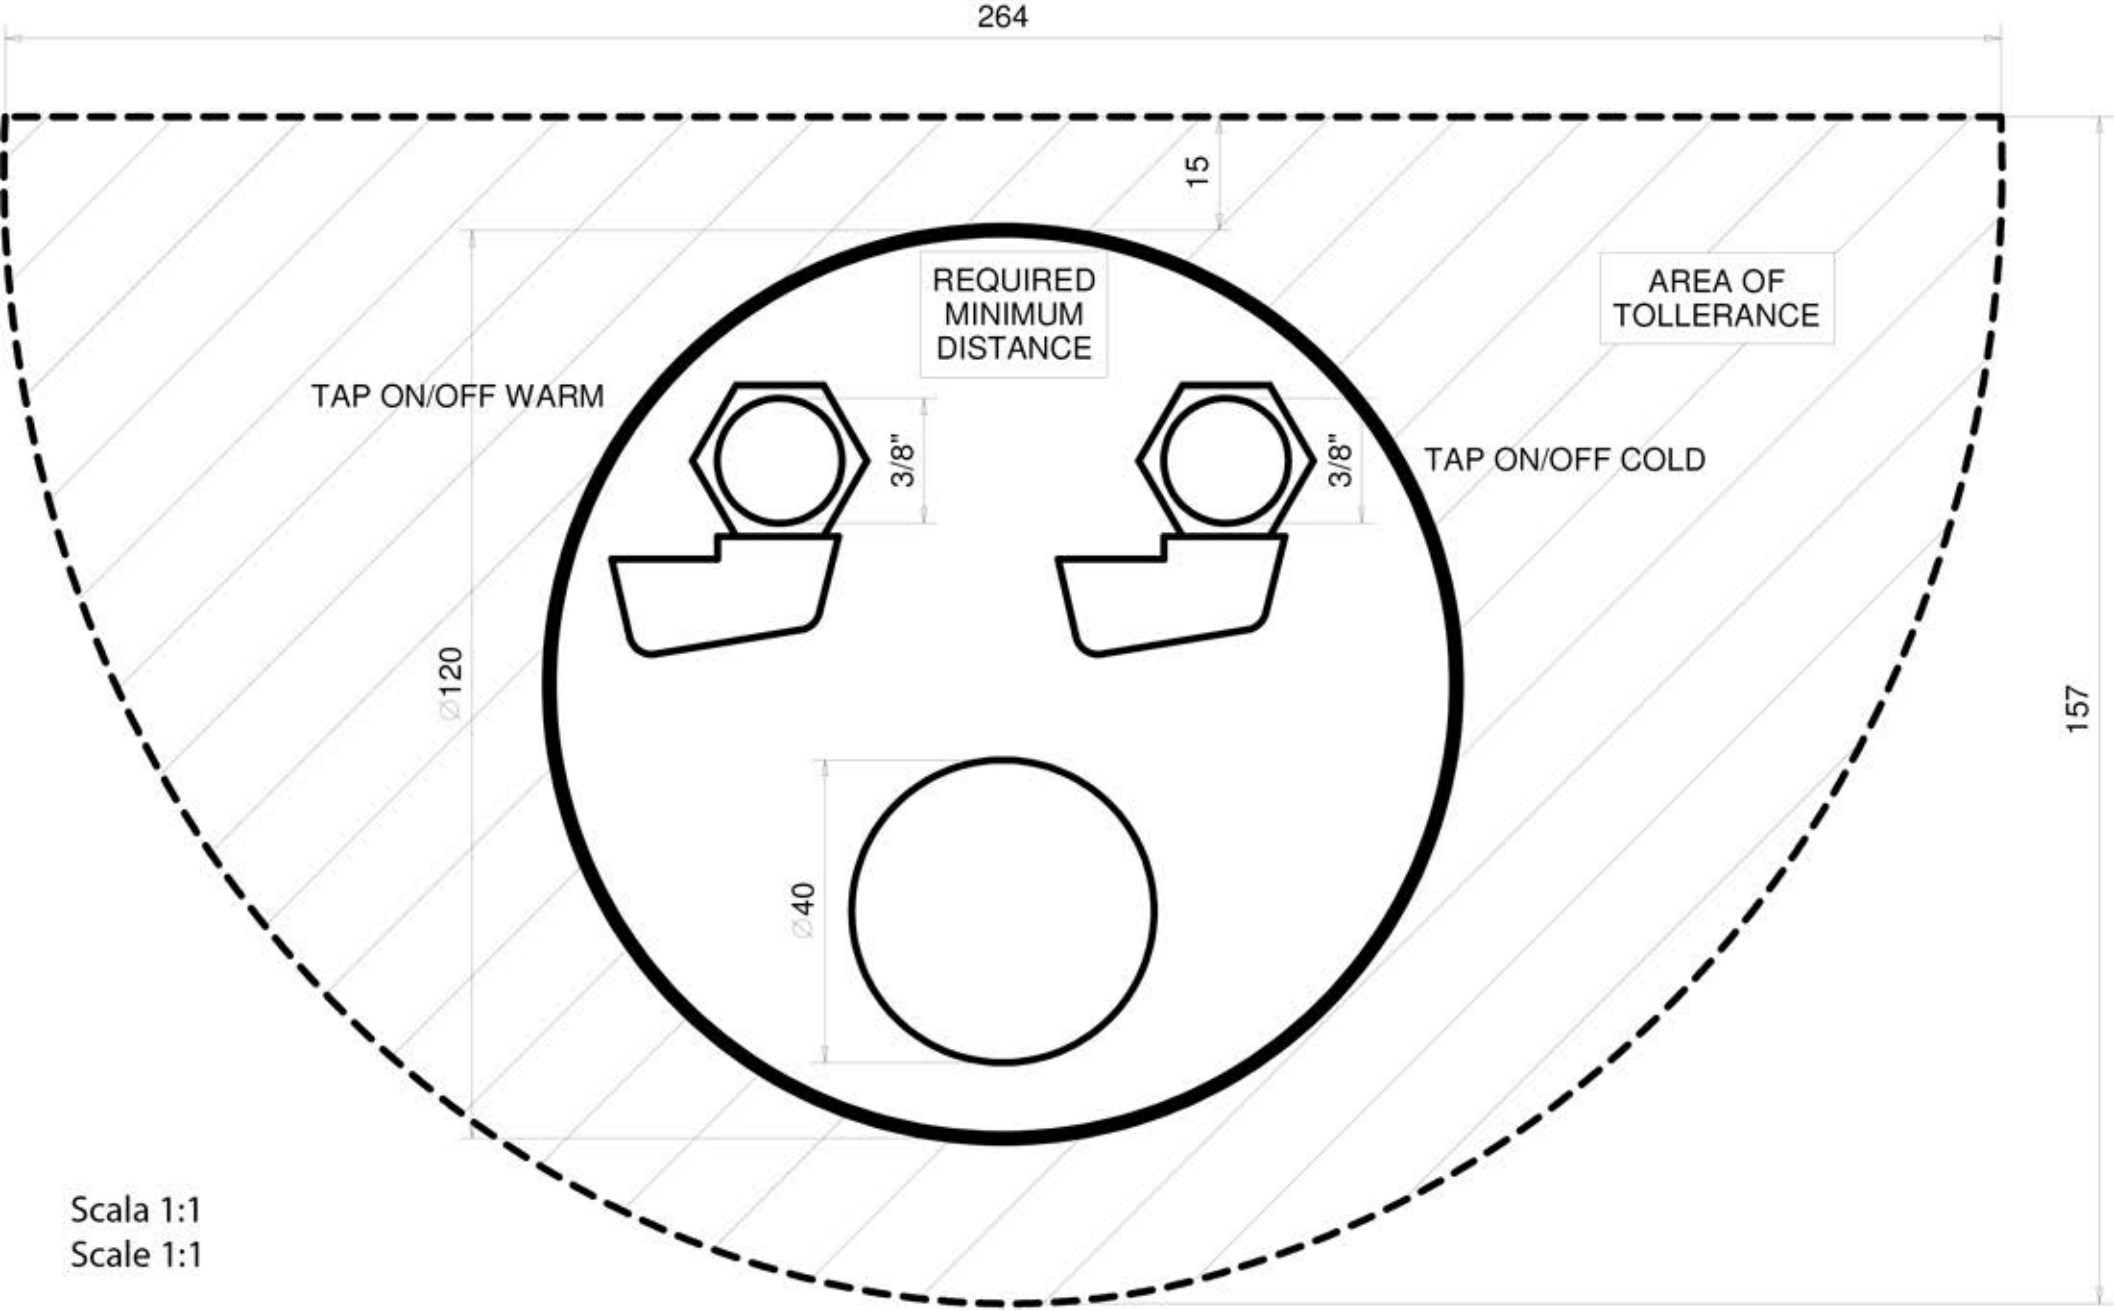

gravity

ceramic basin and mixer included

Sky in photo:
A: white damask 23
B: gold damask 24

Available in
50 SKY Colours

sky colours A ○ B ●

footrest

lift

WU/150/B

WU/150/N

Salon Ambience

GRAVITY WU/150/B

Montaggio Lavaggio Gravity (WU/150) in batteria

Salon Ambience

100% MADE IN ITALY 

1

2

3

4

5

6

7

Scala 1:1
Scale 1:1