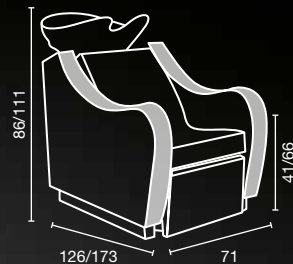

gravity

ceramic basin and mixer included

Sky in photo:
A: white damask 23
B: gold damask 24

Available in
50 SKY Colours

sky colours A ○ B ●

footrest

lift

WU/150/B