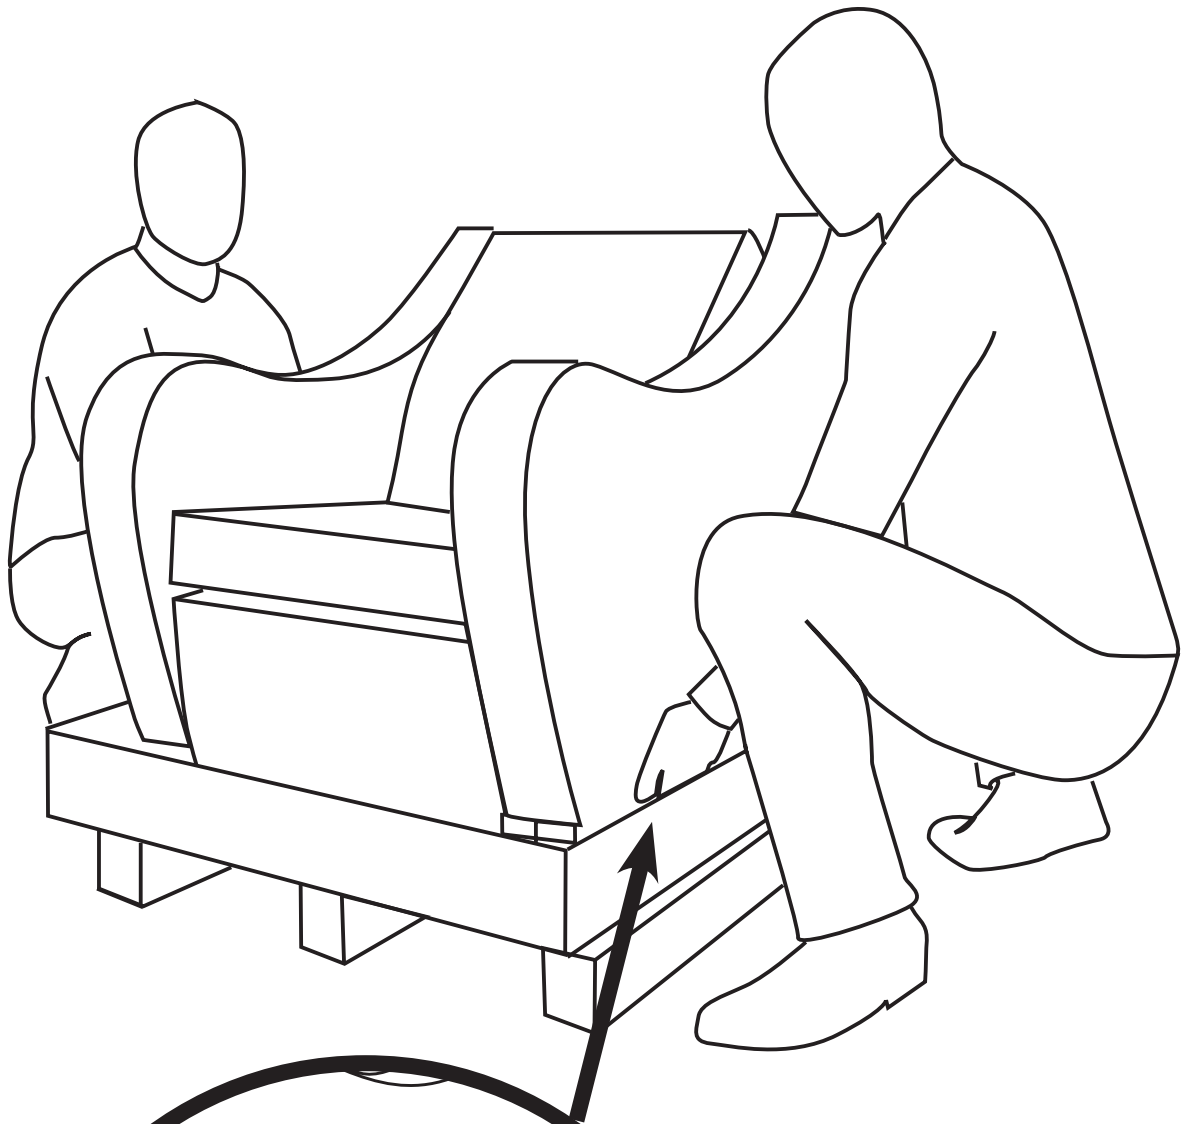

gravity

ceramic basin and mixer included

Sky in photo:
A: white damask 23
B: gold damask 24

Available in
50 SKY Colours

sky colours A ○ B ●

footrest

lift

WU/150/B

WU/150/N

Salon Ambience

GRAVITY WU/150/B

Montaggio Lavaggio Gravity (WU/150) in batteria

Salon Ambience

100% MADE IN ITALY 

1

2