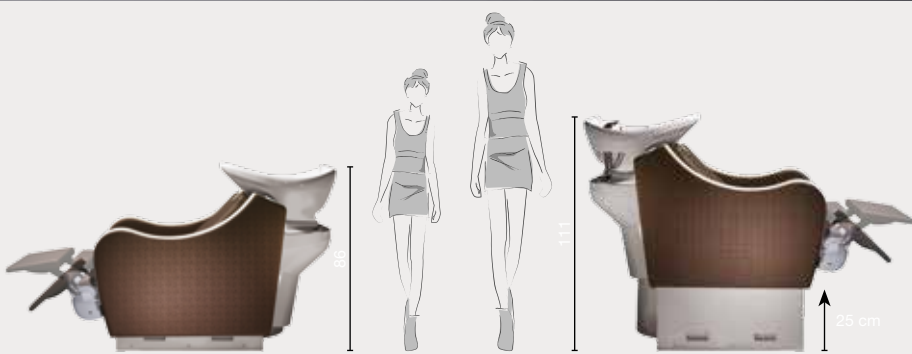

gravity

ceramic basin and mixer included

Sky in photo:
A: white damask 23
B: gold damask 24

Available in
50 SKY Colours

sky colours A ○ B ●

footrest

lift

WU/150/B

WU/150/N

Salon Ambience

GRAVITY WU/150/B

Montaggio Lavaggio Gravity (WU/150) in batteria

Salon Ambience

100% MADE IN ITALY 

1

2